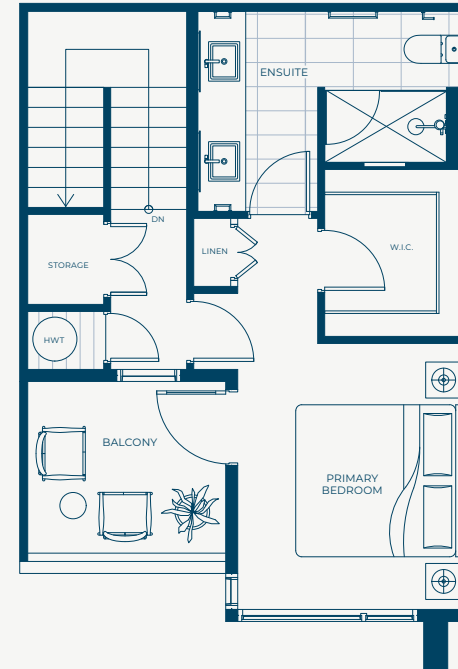

LOWER

MAIN

UPPER

BUILDING 4
LEVEL 1-3

The developer reserves the right to make changes, modifications or substitutes to the building design, specifications and floorplans should they be necessary. Renderings, views, and layouts are for illustration purposes only. Sales powered by MLA Canada Realty, E.&O.E. Allaire Circadian (Rochester) Residences Limited Partnership.

BUILDING 4
LEVEL 2-3

BUILDING 4
LEVEL 1