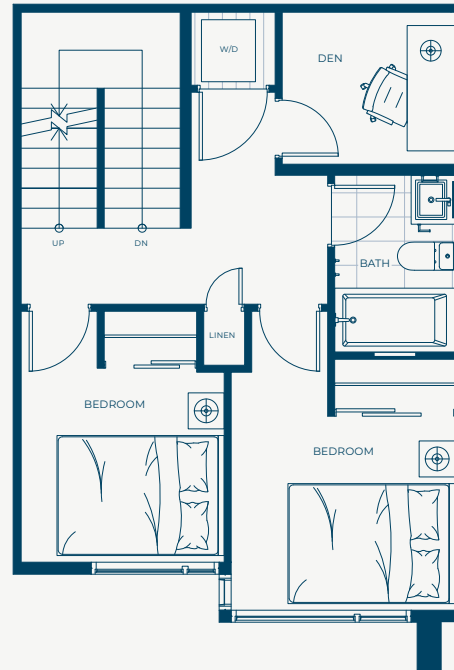

LOWER

MAIN

UPPER

BUILDING 4
LEVEL 1-3

The developer reserves the right to make changes, modifications or substitutes to the building design, specifications and floorplans should they be necessary. Renderings, views, and layouts are for illustration purposes only. Sales powered by MLA Canada Realty, E.&O.E. Allaire Circadian (Rochester) Residences Limited Partnership.

BUILDING 4
LEVEL 2-3

BUILDING 4
LEVEL 1