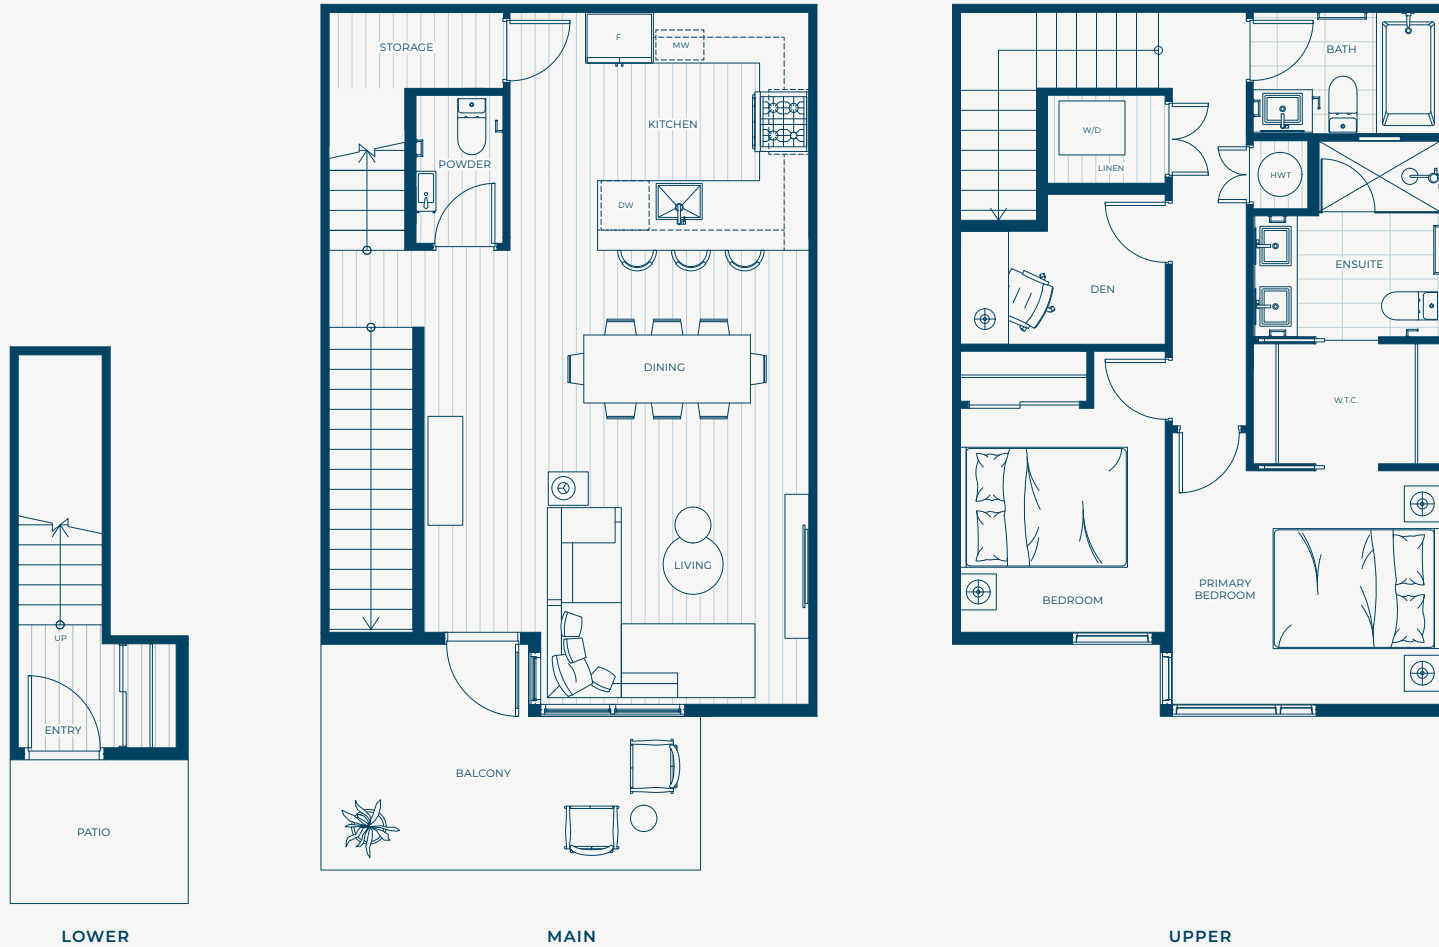

LOWER

MAIN

UPPER

BUILDING 4
LEVEL 1-3

The developer reserves the right to make changes, modifications or substitutes to the building design, specifications and floorplans should they be necessary. Renderings, views, and layouts are for illustration purposes only. Sales powered by MLA Canada Realty, E.&O.E. Allaire Circadian (Rochester) Residences Limited Partnership.

BUILDING 4
LEVEL 2-3

BUILDING 4
LEVEL 1