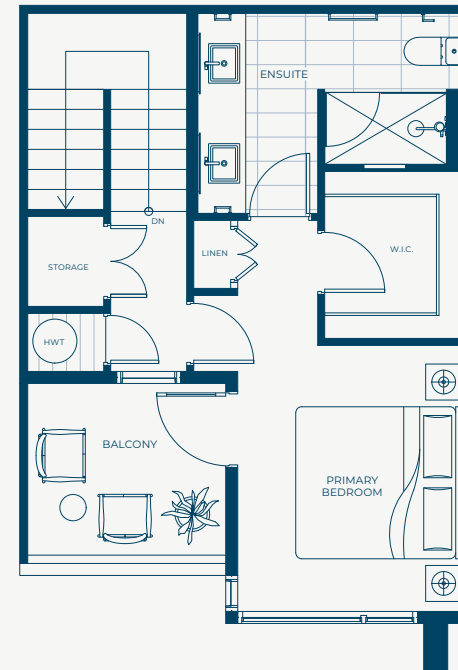

LOWER

MAIN

UPPER

BUILDING 4
LEVEL 1-3

The developer reserves the right to make changes, modifications or substitutes to the building design, specifications and floorplans should they be necessary. Renderings, views, and layouts are for illustration purposes only. Sales powered by MLA Canada Realty, E.&O.E. Allaire Circadian (Rochester) Residences Limited Partnership.