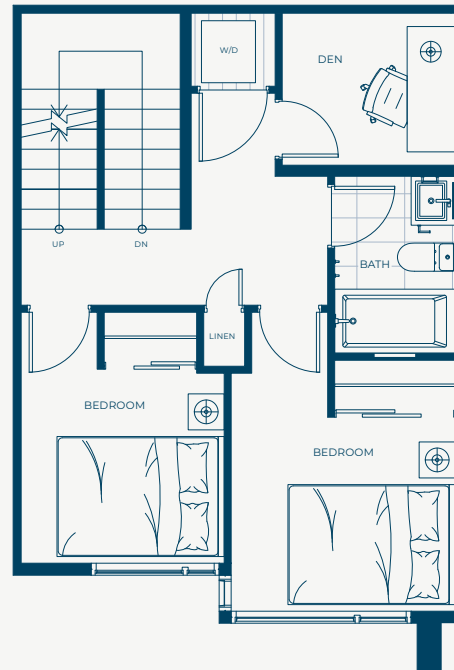

LOWER

MAIN

UPPER

BUILDING 4
LEVEL 1-3

The developer reserves the right to make changes, modifications or substitutes to the building design, specifications and floorplans should they be necessary. Renderings, views, and layouts are for illustration purposes only. Sales powered by MLA Canada Realty, E.&O.E. Allaire Circadian (Rochester) Residences Limited Partnership.